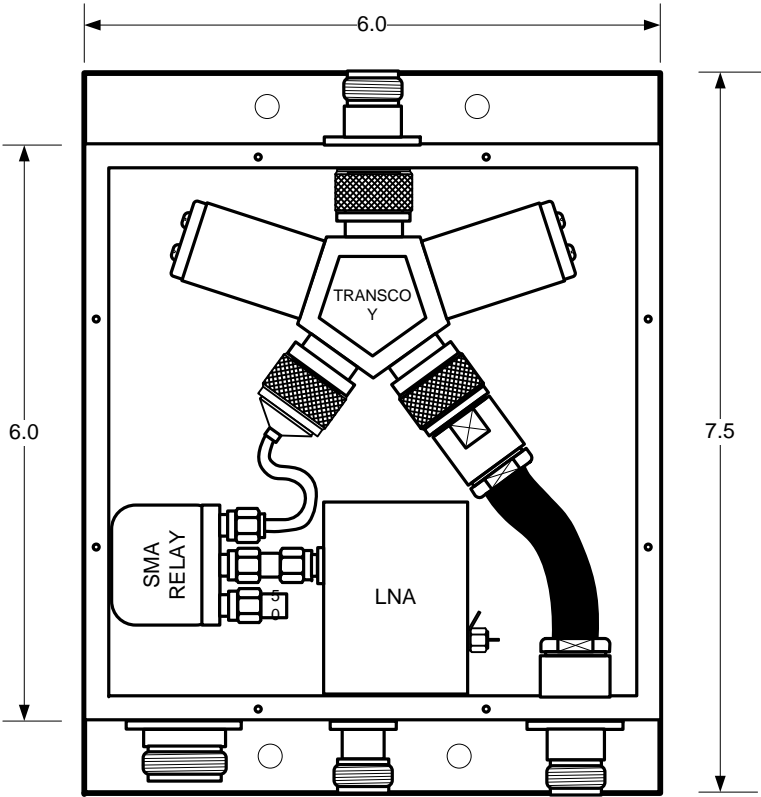

LNA-RELAY ENCLOSURE  
MOUNTING OPTIONS

A SADDLE MUST BE USED WHEN  
MOUNTING THE RELAY ON A MAST  
PIPE TO PREVENT DAMAGE TO  
THE BOTTOM PLATE