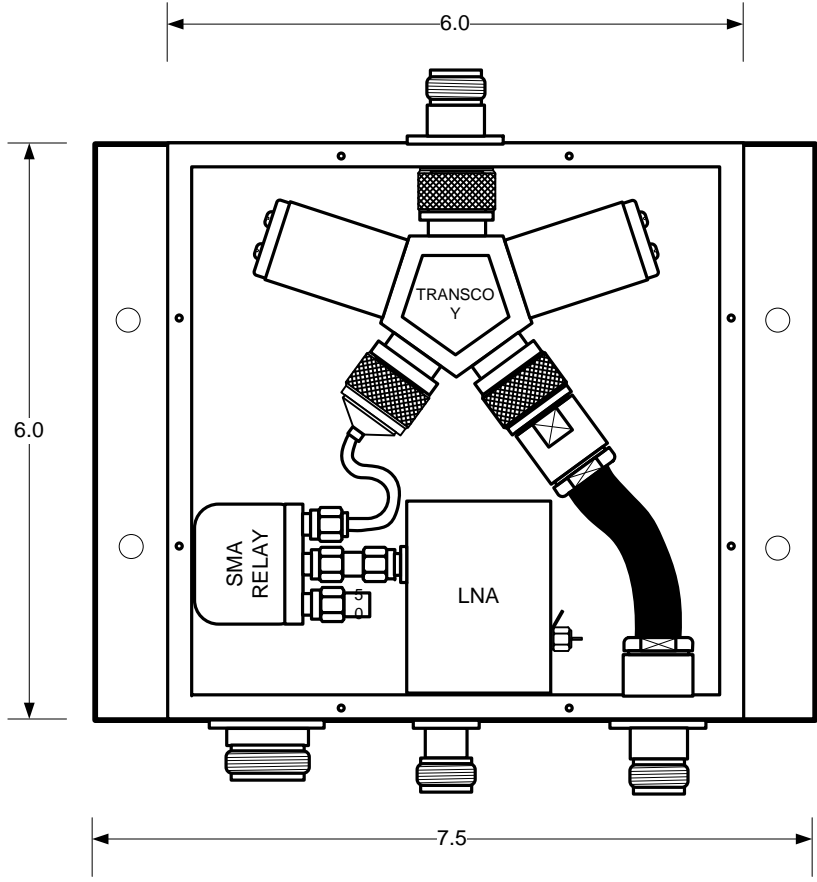

LNA-RELAY ENCLOSURE  
MOUNTING OPTIONS

A SADDLE MUST BE USED WHEN  
MOUNTING THE RELAY ON A MAST  
PIPE TO PREVENT DAMAGE TO  
THE BOTTOM PLATE